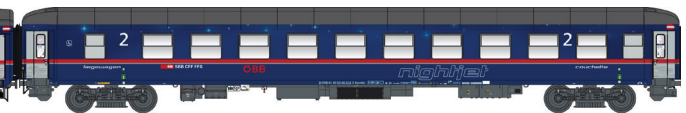

MW2302 DC / AC NJ403 Zürich - Amsterdam

Preis = 799.00 Verfügbar = III-2024

MW2201 DC / AC NJ468 WIEN HBF - PARIS EST

Preis = 689.00 Verfügbar = II-2024

Bvcmbz